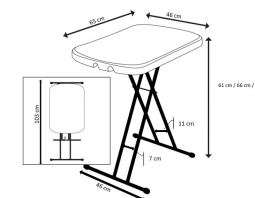

FILAIRE AVEC DIMENSIONS

USES

Councils/ schools
Hotels and restaurants